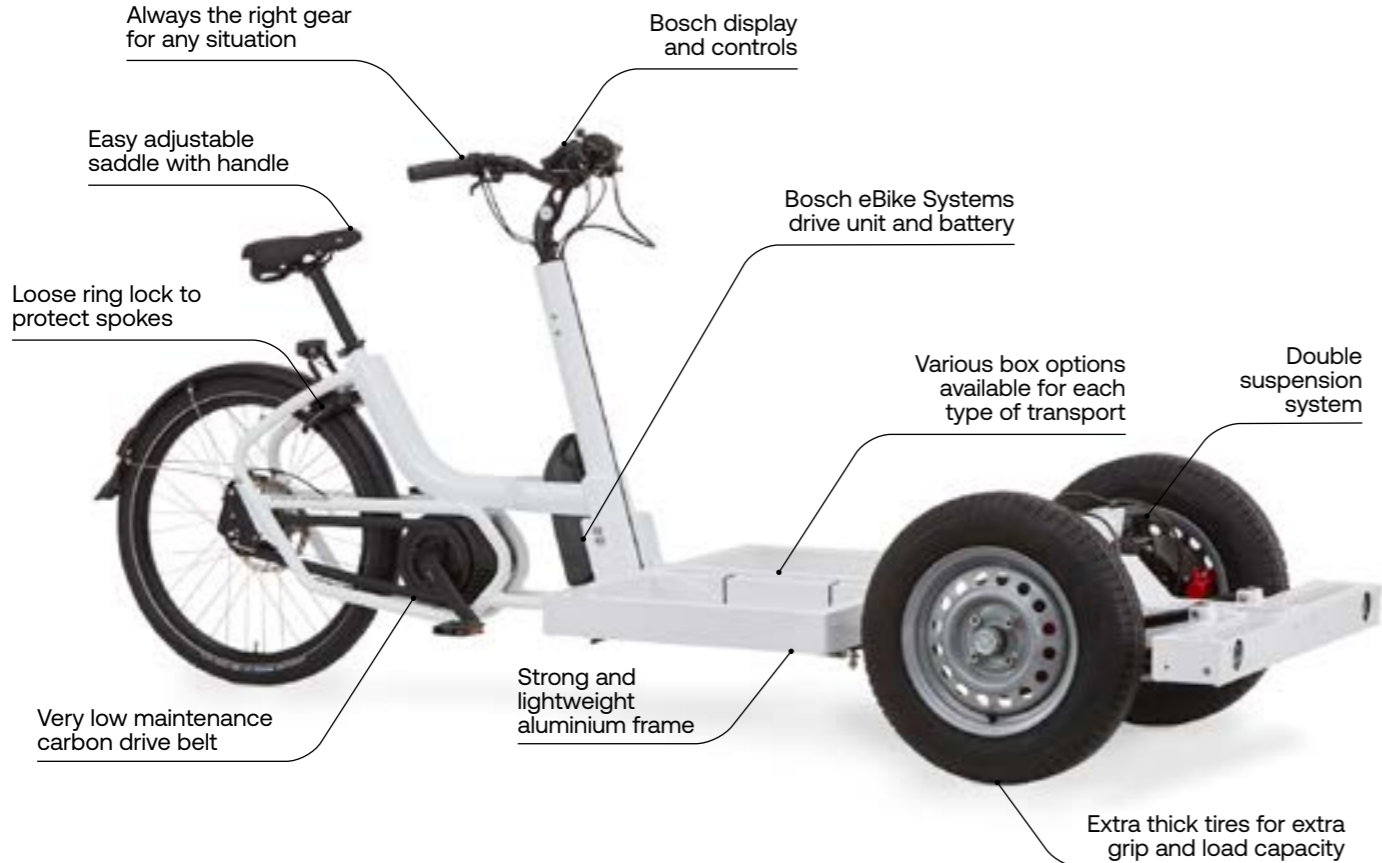

Outsmart traffic

Tender

High-volume has never been so compact.

To the max

The volume and load capacity the Urban Arrow Tender offers exceeds all expectations and has the capacity to make conventional vans outdated and obsolete. Transporting large and heavy shipments to challenging locations has never been easier. And with our wide range of different configurations, the Tender can be used for all kinds of purposes.

Steady & ready

Met het stevige driewieler-frame staat de Urban Arrow Tender altijd superstabiel en klaar om te laden en lossen. Fiets vlot langs je bestemmingen met deze ultieme zakelijke vrachtfiets en parkeer zonder problemen voor de deur. Handig, veilig en gemakkelijk met de ingebouwde handrem.

Endless power

With a combination of parts from the automotive industry, a cleverly designed frame and spacious box options, you know that you have a strong and high-quality product in your hands. The Urban Arrow Tender is designed for heavier loads, frequent use and maximum volume. The powerful Rohloff hub gives the best gearshift convenience and easily gets you up to speed!